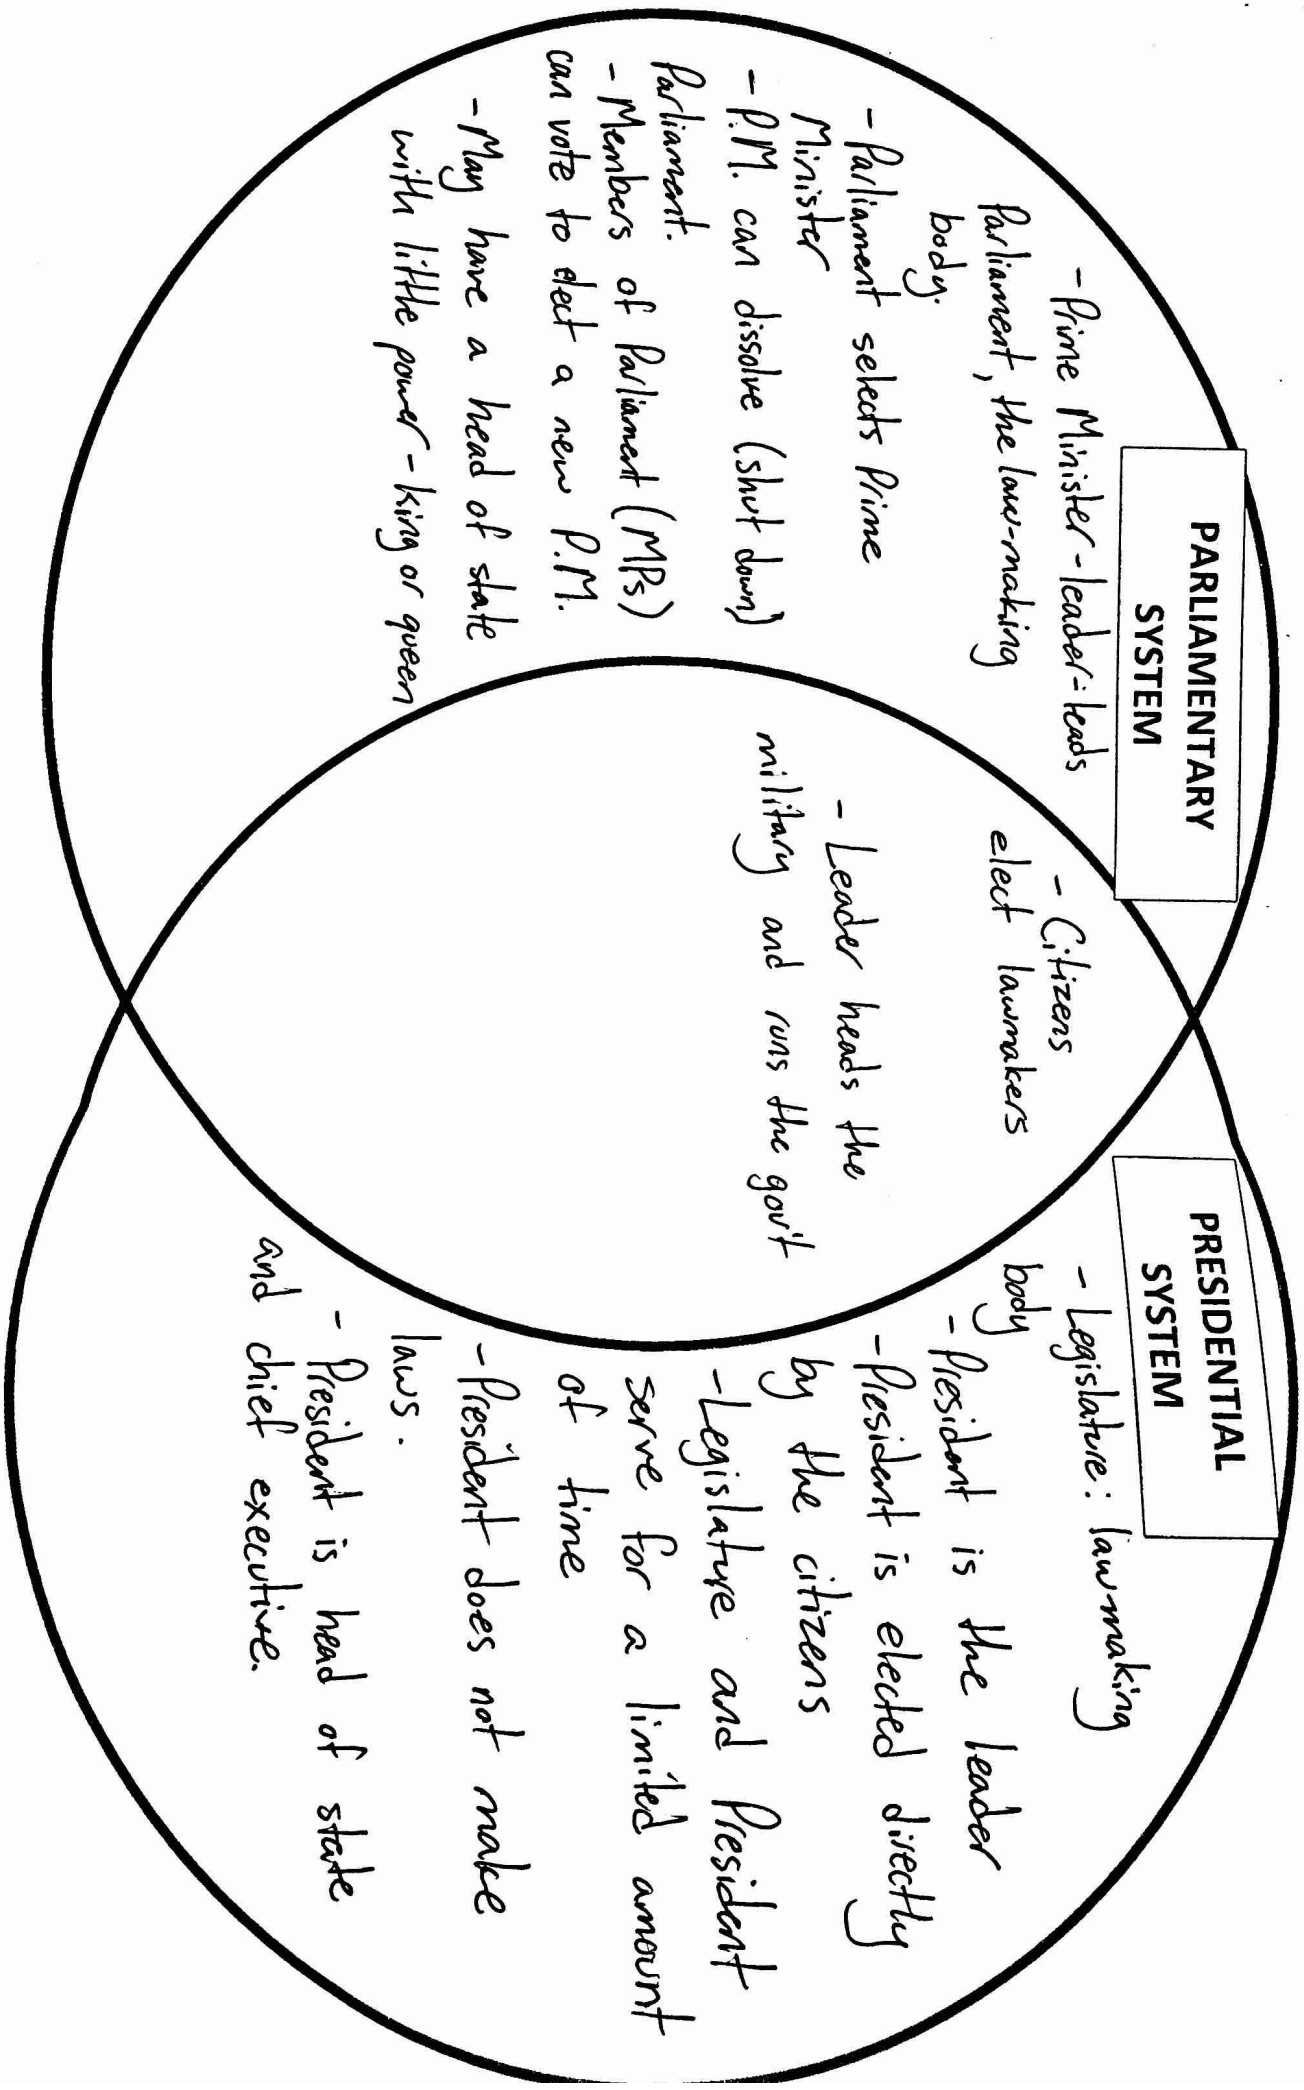

COMPARISON OF TYPES OF DEMOCRATIC GOVERNMENTS

CITIZEN PARTICIPATION IN

AUTOCRACY

What is it? One leader holds complete power; opposite of a democracy.

CHARACTERISTICS

WHO HOLDS THE POWER? One leader

WHO CAN BE ELECTED?

No one.

WHO CAN VOTE?

No one.

EXAMPLE:

German Nazi gov't under Hitler and

Czar Nicholas II in Russia.

DEMOCRACY

What is it? The people hold supreme power by voting; opposite of an ~~autocracy~~ autocracy.

CHARACTERISTICS

WHO HOLDS THE POWER? Citizens through voting.

WHO CAN BE ELECTED?

Any citizens as long as they meet the requirements: age, not in jail, etc.

WHO CAN VOTE?

Everyone of age

EXAMPLE:

The U.S. government